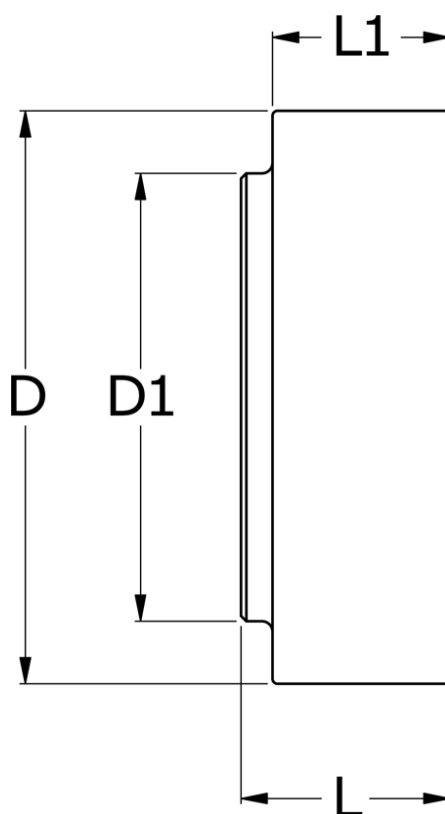

# Data Sheet

Article number: 330612501

Description: Coupling N-Eupex str. 125  
Part 1 (incl. rubber) without bore

## Measures

D	= 125
D1	= 100
L	= 50
L1	= 36
Max bore	= 55
Torque (N m)	= 240